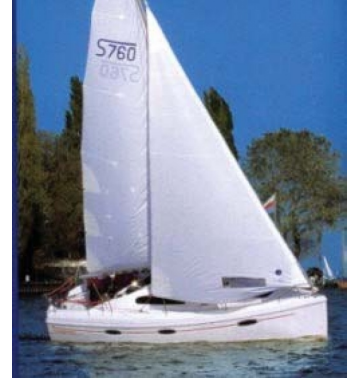

stolen

MCS
MARINE CLAIMS SERVICE

search request Sailing Boat

Reference Number: 13392
Theft: 10.04.2007
City: Jersey City
Country: United States

Reward:
2.500,00 €

manufacturer image

Special characteristics

Bow port and stbd: Marine blue
Deck: White
Seats/Upholstery: Royal blue

Sailing Boat:

Model: SPORTINA 760
Manufacturer: DELPHIA YACHTS (Poland)
Name: Ithaki
Year Of Construction: 2002
Registration Number: SSR101642 (United Kingdom)
Dimensions: 7.6 m x 2.5 m
Hull Number / WIN: PL-SPOD124C202
Material Hull: GRP
Material Deck: GRP
Color Hull: white
Color Deck: white
Color Seats: blue
Color Stripes: blue