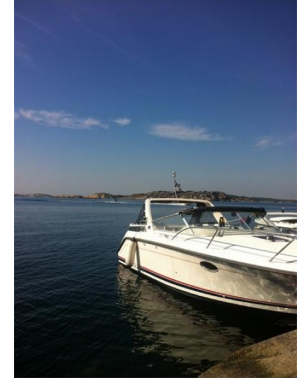

stolen

search request Motorboat

Reference Number: 18998
Theft: 27.10.2012
City: Kullavik
Country: Sweden

Reward:
A reward has to be negotiated.

original image

Motorboat:

Model: NIMBUS 26 EPOCA
Manufacturer: NIMBUS BOATS (Sweden)
Name: HAWKEYE
Year Of Construction: 1991
Registration Number: N/A
Dimensions: 7.9 m x 2.6 m
Hull Number / WIN: 243
Material Hull: GRP
Material Deck: GRP
Color Hull: white
Color Deck: white
Color Stripes: red, blue