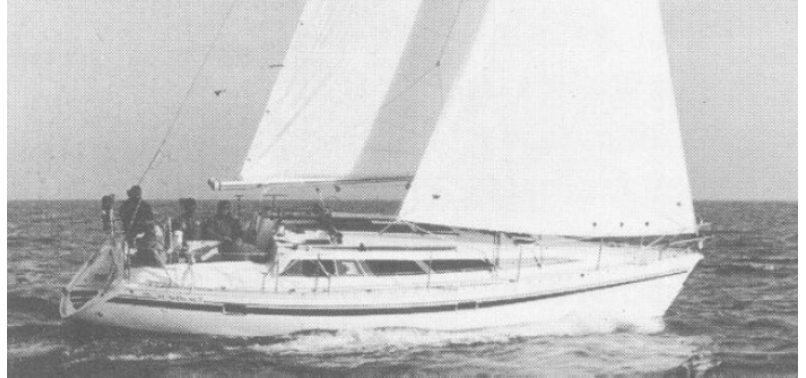

# stolen

**MCS**  
MARINE CLAIMS SERVICE

## search request Sailing Yacht

**Reference Number:** 1917  
**Theft:** 07.05.1992  
**City:** Noordschans  
**Country:** The Netherlands

**Reward:**  
A reward has to be negotiated.

manufacturer image

### Sailing Yacht:

**Model:** JEANNEAU SUN DANCE 36  
**Manufacturer:** JEANNEAU (France)  
**Name:** ROSE  
**Year Of Construction:** 1990  
**Registration Number:** N/A  
**Dimensions:** 11 m x 3.8 m  
**Hull Number / WIN:** N/A  
**Material Hull:** GRP  
**Material Deck:** GRP  
**Color Hull:** white  
**Color Stripes:** grey  
**Color Superstructure:** white