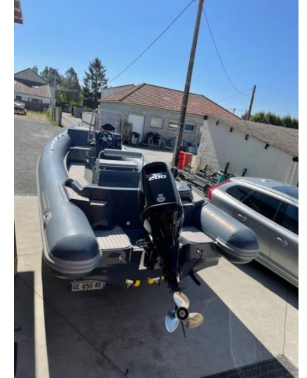

# stolen

**MCS**  
MARINE CLAIMS SERVICE

## search request Rigid Inflatable Boat

**Reference Number:** 49160  
**Theft:** 05.08.2023  
**City:** Sainte-Luce-sur-Loire  
**Country:** France

**Reward:**  
A reward has to be negotiated.

original image

### Rigid Inflatable Boat:

**Model:** POLIMARINE 700 FAMILY  
**Manufacturer:** POLIMARINE (Brazil)  
**Name:** BALAOU  
**Year Of Construction:** 2020  
**Registration Number:** SN G45480 (France)  
**Dimensions:** 6.95 m x 2.55 m  
**Hull Number / WIN:** BR-PLMF01S3D021  
**Material Deck:** GRP, Teak  
**Color Tubes:** grey