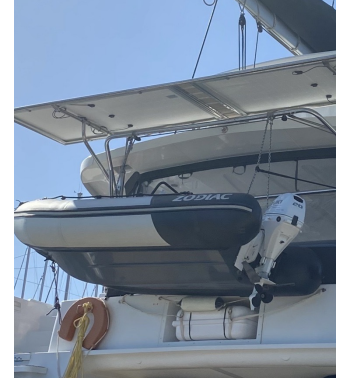

stolen

MCS
MARINE CLAIMS SERVICE

search request Rigid Inflatable Boat

Reference Number: 57543
Theft: 27.08.2025
City:
Country: Greece

Reward:
A reward has to be negotiated.

original image

Rigid Inflatable Boat:

Model: OPEN 3.1
Manufacturer: ZODIAC
Name: N.N.
Year Of Construction: 2021
Registration Number: N/A
Dimensions: 3.1 m x 1.65 m
Hull Number / WIN: FR-XDC10803G122
Material Hull: GRP, Rubber
Color Tubes: charcoal, white