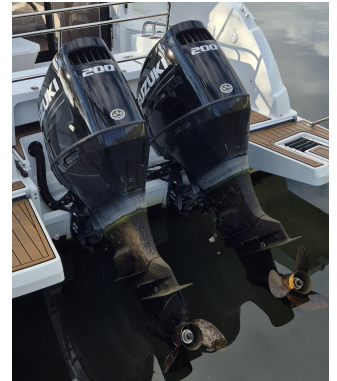

## search request Outboard Engine

**Reference Number:** 60042  
**Theft:** 26.03.2026  
**City:** Kelheim  
**Country:** Germany

**Reward:**  
A reward has to be negotiated.

original image